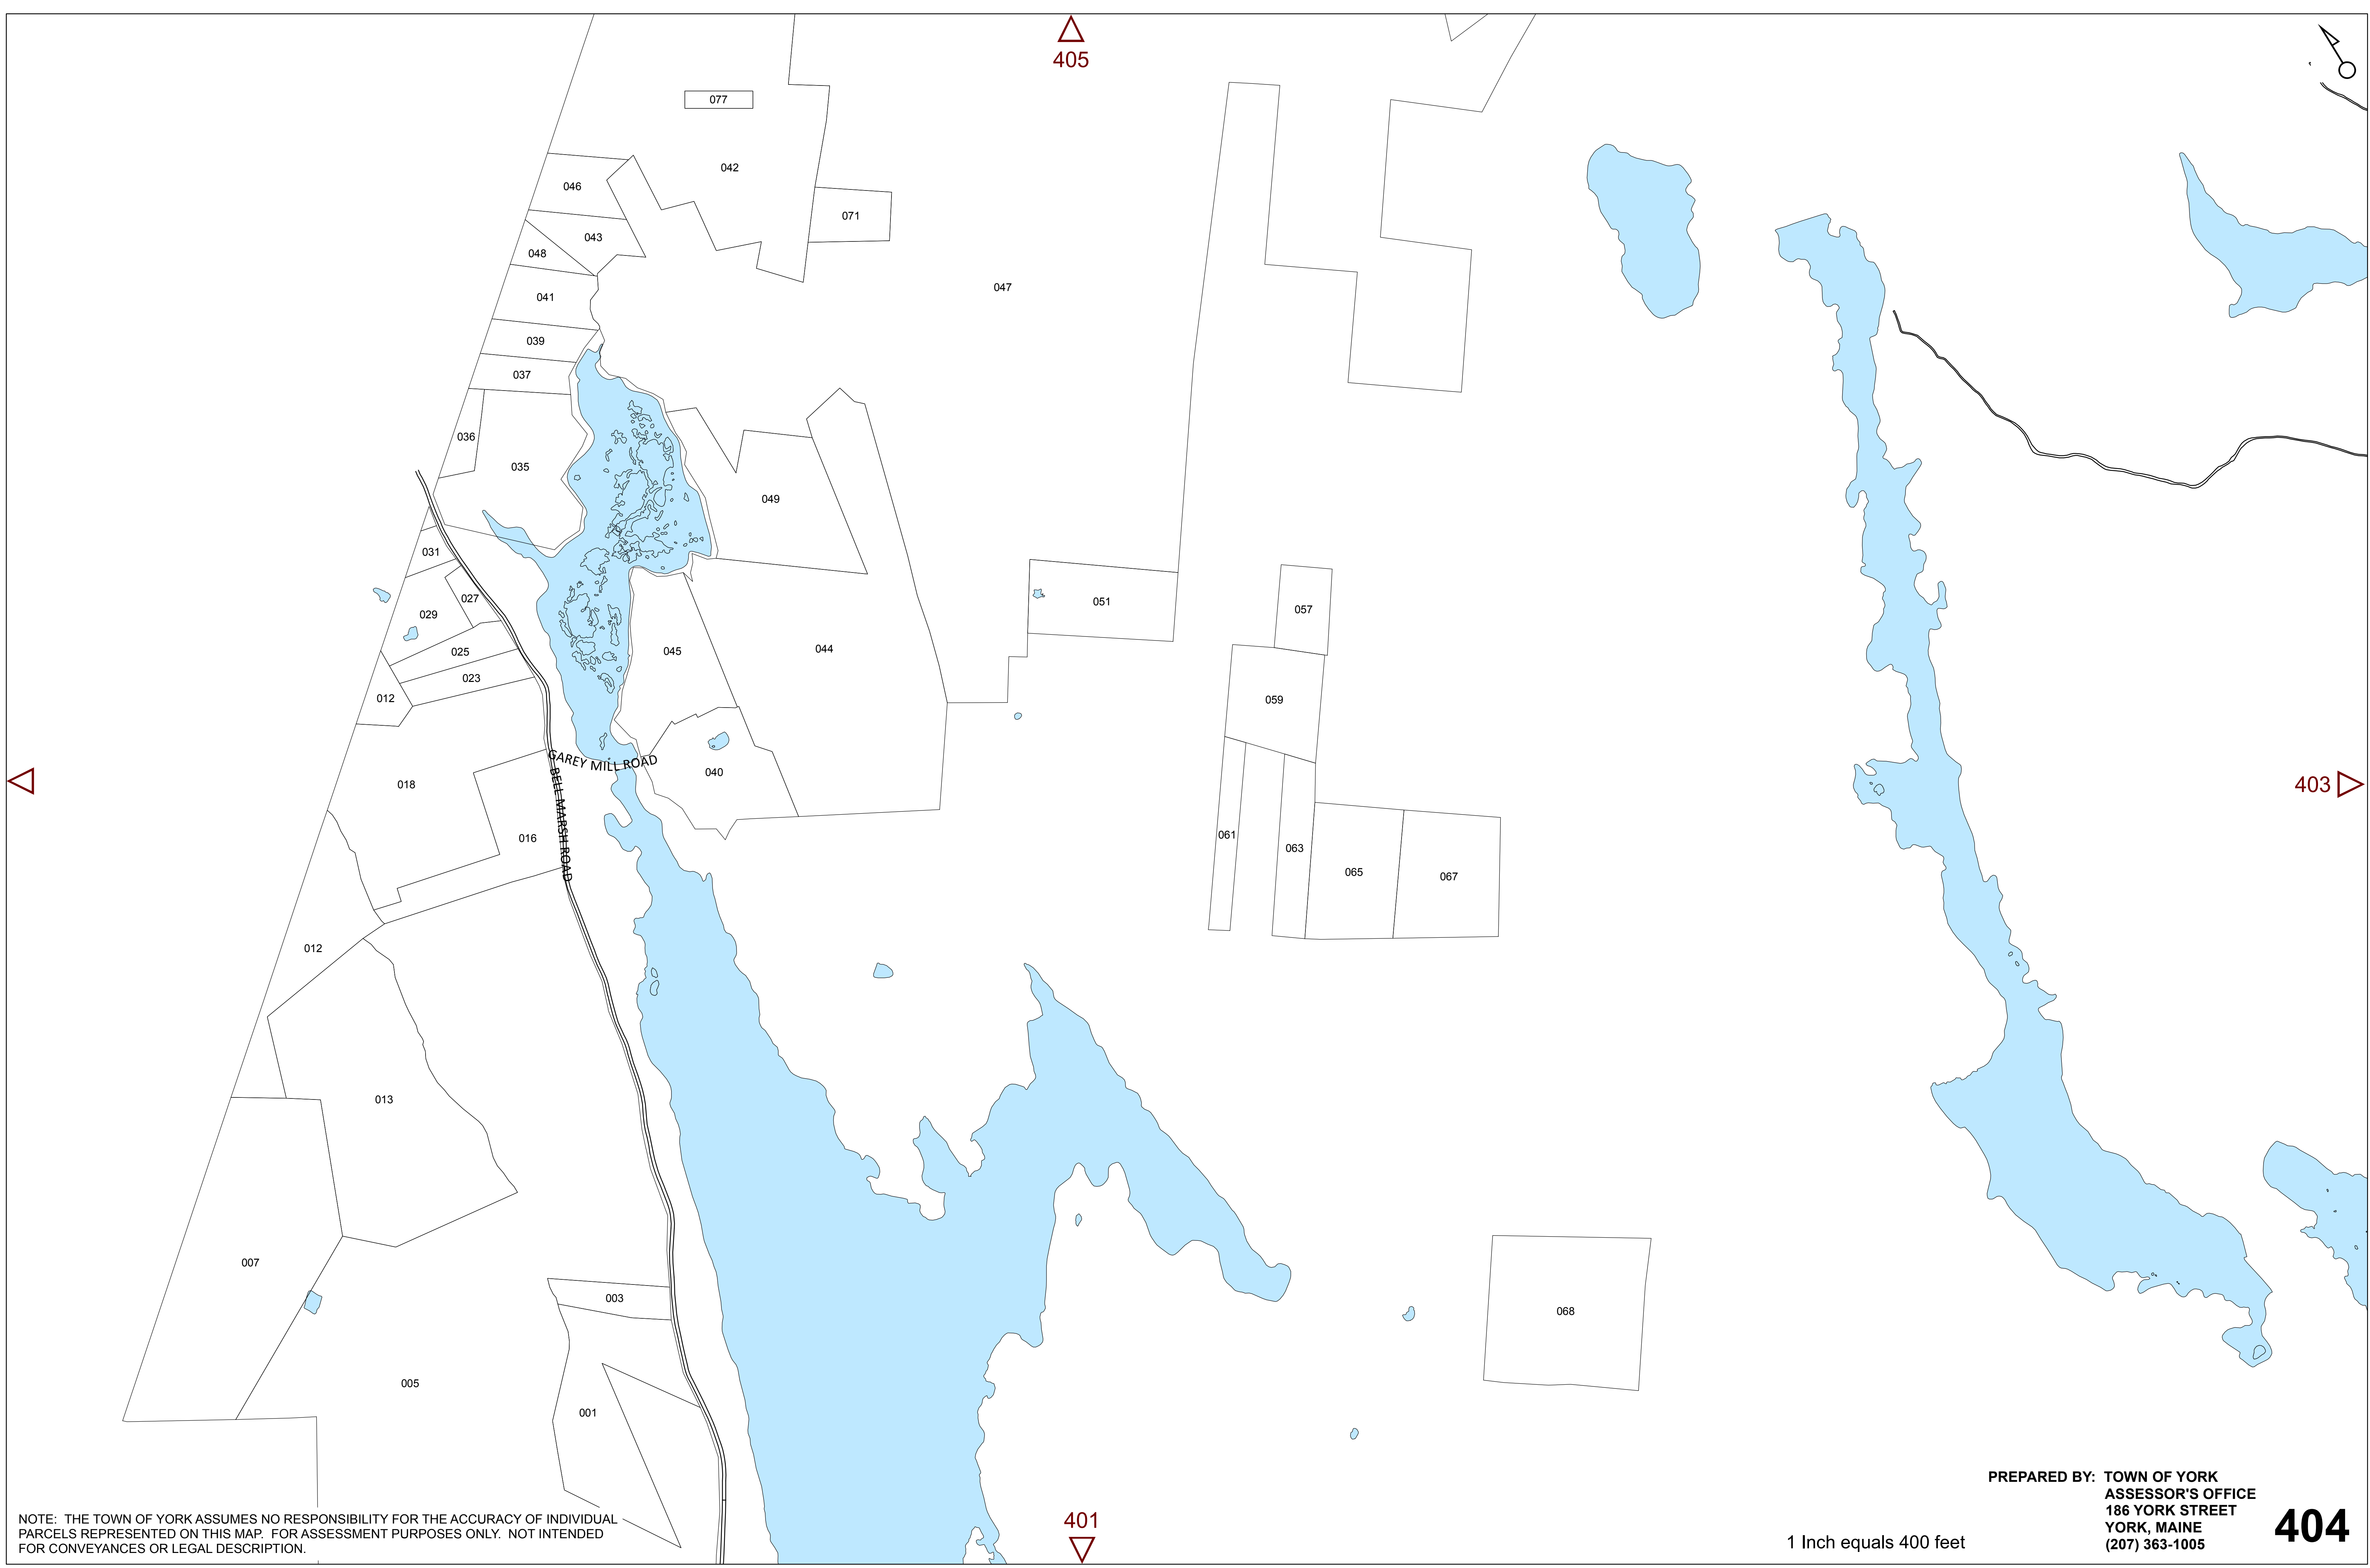

NOTE: THE TOWN OF YORK ASSUMES NO RESPONSIBILITY FOR THE ACCURACY OF INDIVIDUAL PARCELS REPRESENTED ON THIS MAP. FOR ASSESSMENT PURPOSES ONLY. NOT INTENDED FOR CONVEYANCES OR LEGAL DESCRIPTION.

PREPARED BY: TOWN OF YORK
ASSESSOR'S OFFICE
186 YORK STREET
YORK, MAINE
(207) 363-1005

1 Inch equals 400 feet

404