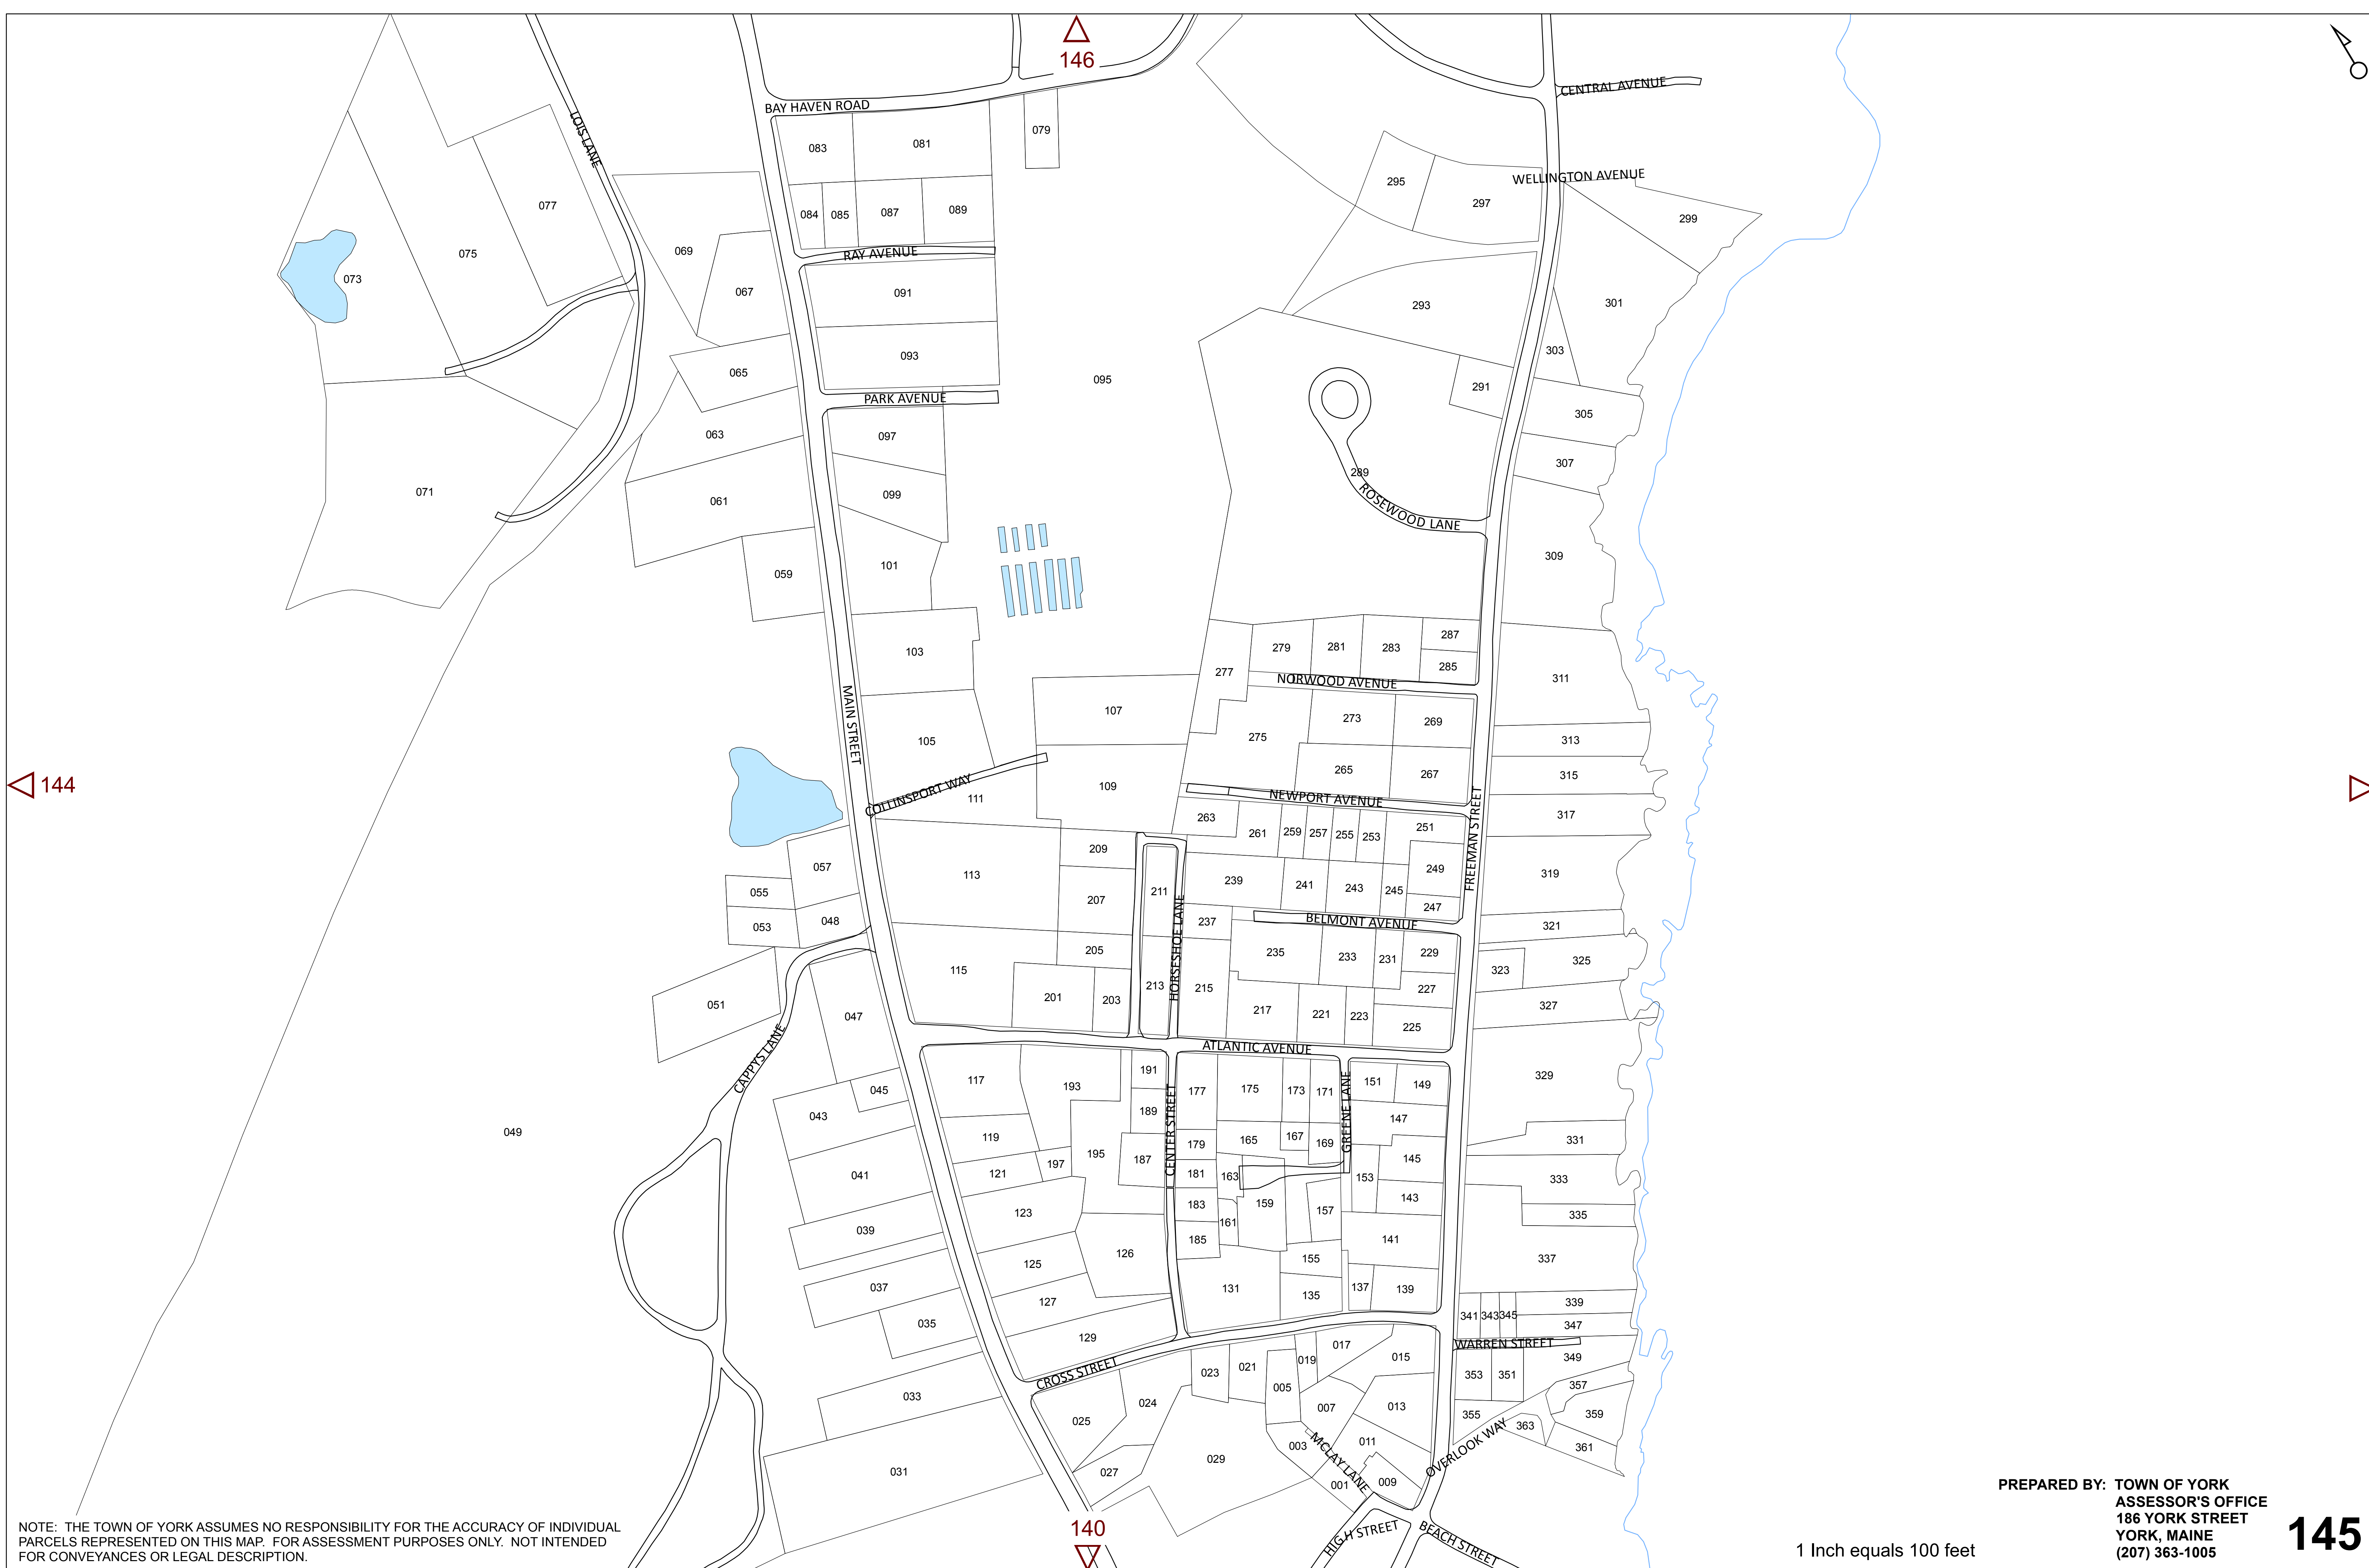

144

145

NOTE: THE TOWN OF YORK ASSUMES NO RESPONSIBILITY FOR THE ACCURACY OF INDIVIDUAL PARCELS REPRESENTED ON THIS MAP. FOR ASSESSMENT PURPOSES ONLY. NOT INTENDED FOR CONVEYANCES OR LEGAL DESCRIPTION.

146

140

PREPARED BY: TOWN OF YORK
ASSESSOR'S OFFICE
186 YORK STREET
YORK, MAINE
(207) 363-1005

1 Inch equals 100 feet

145