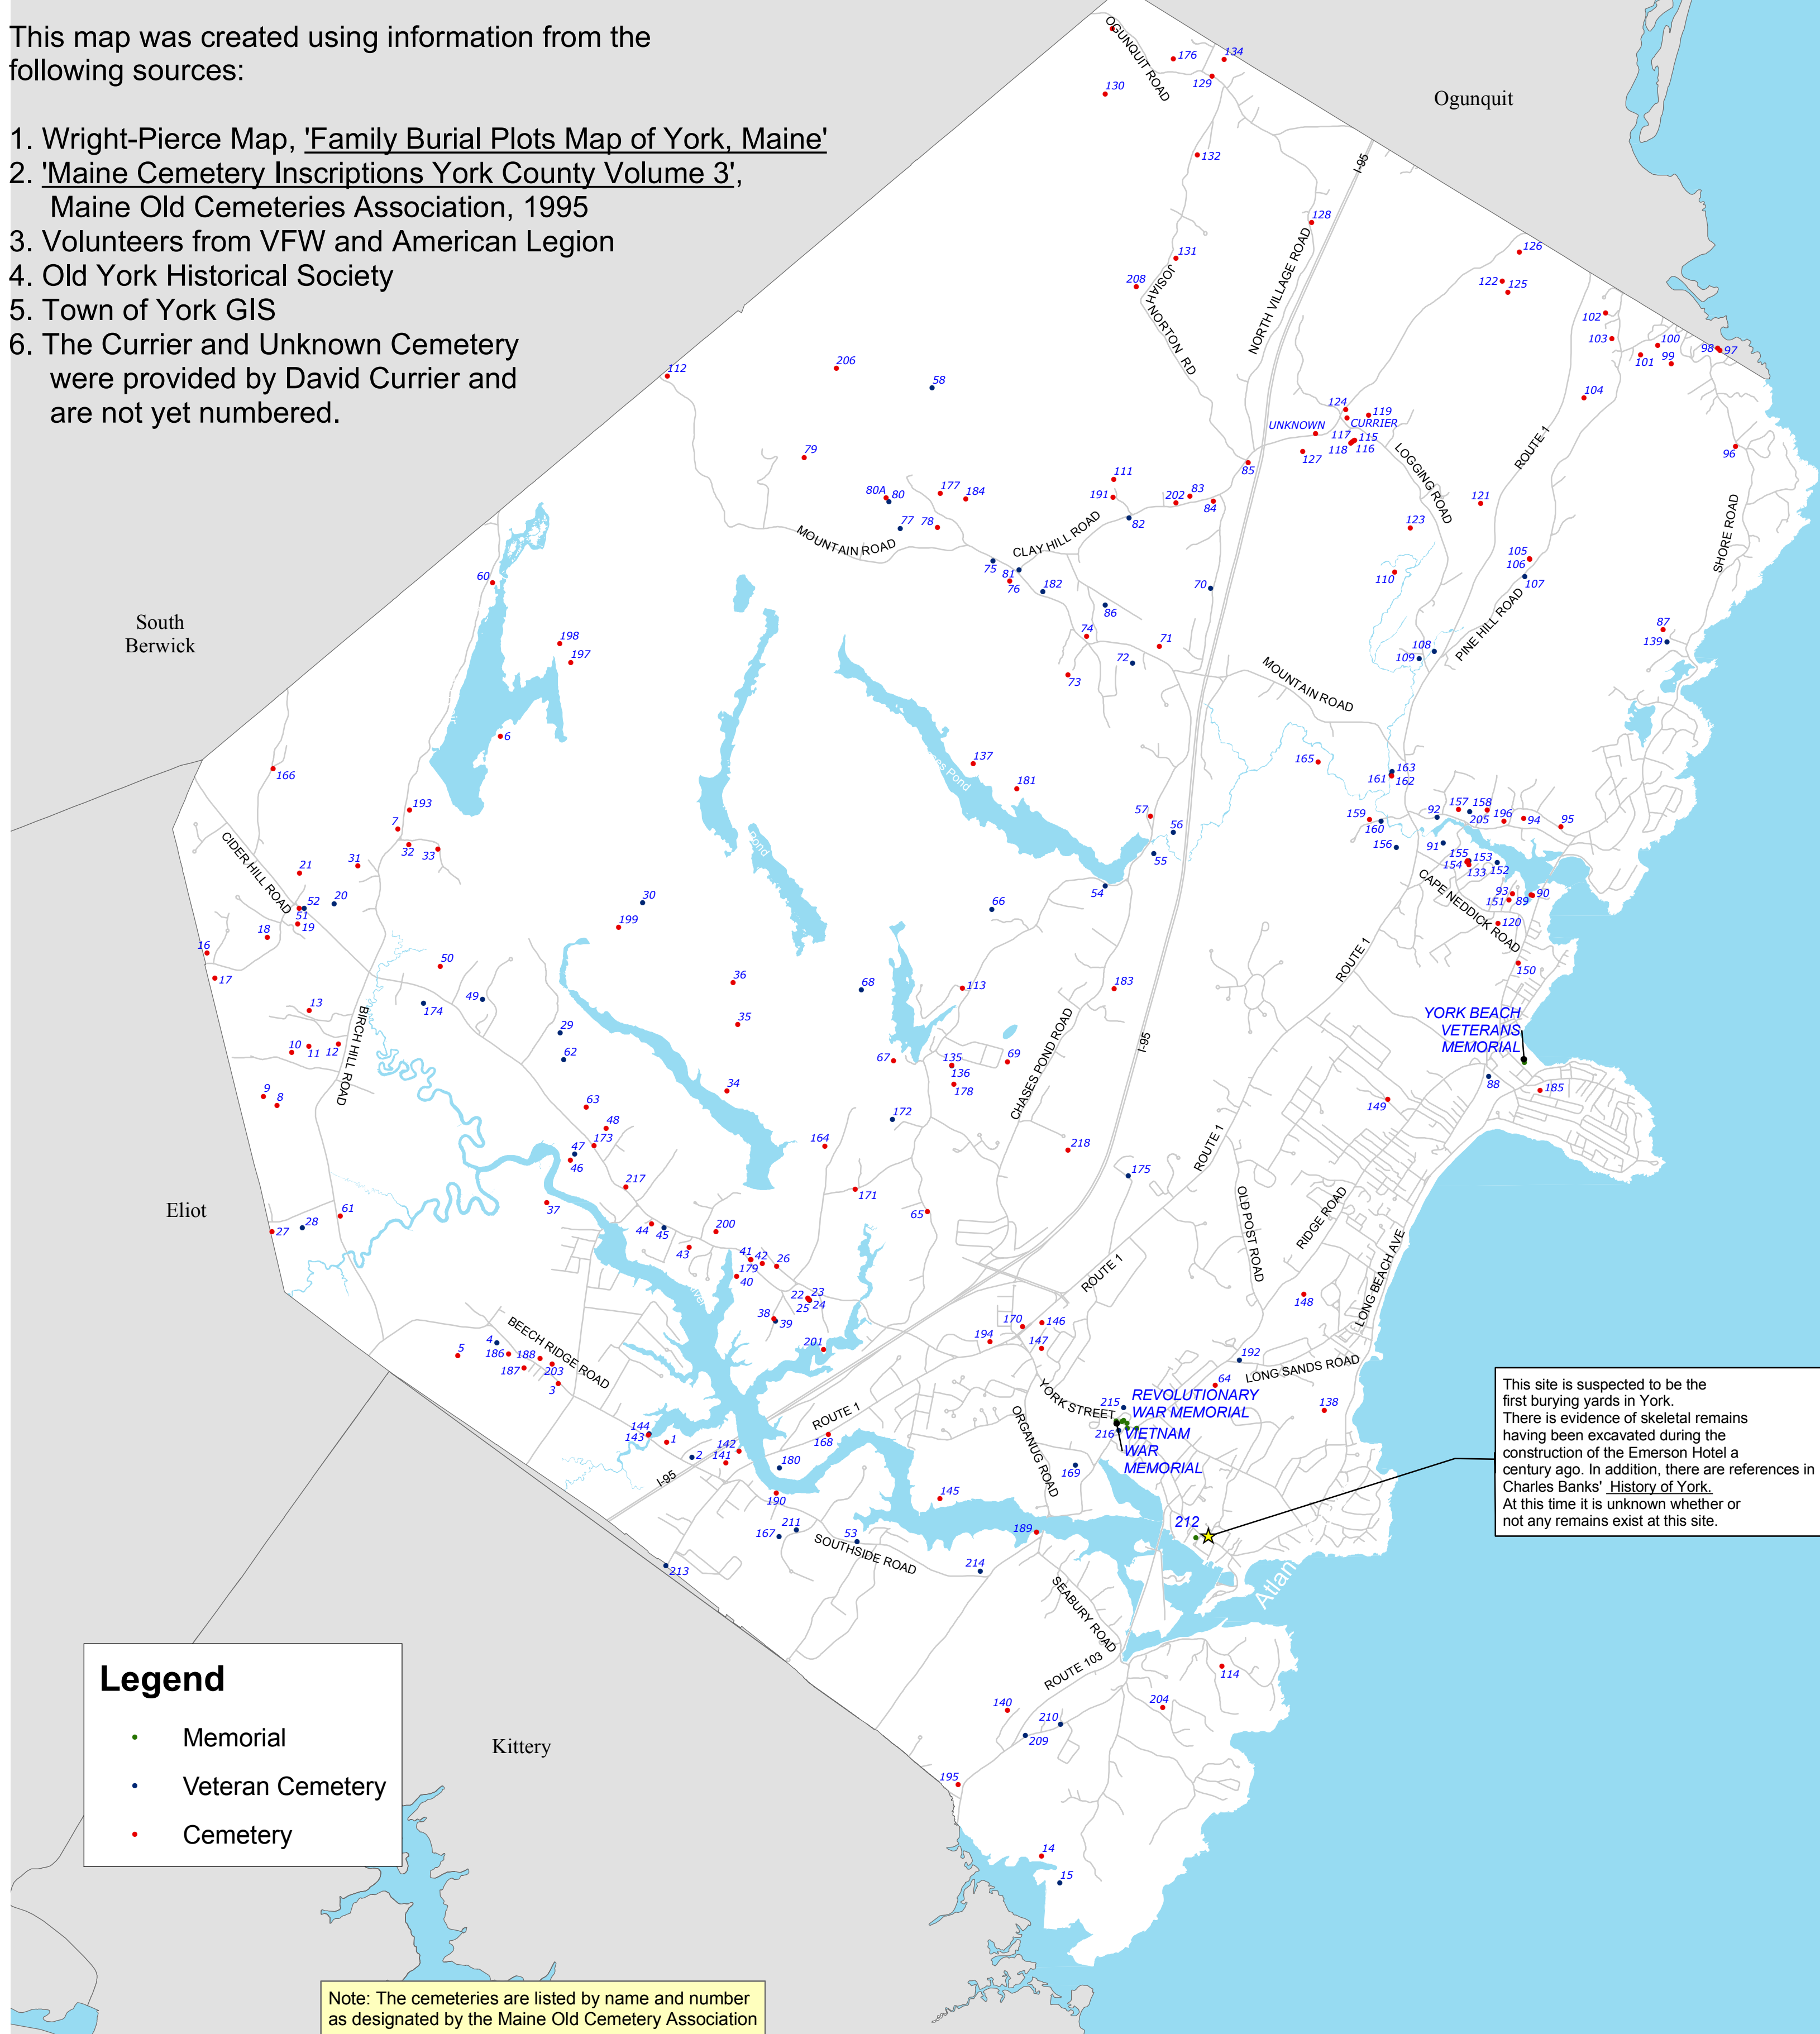

Cemeteries and Family Burial Grounds

York Comprehensive Plan Inventory and Analysis Municipal Capacity Chapter November 2009

This map was created using information from the following sources:

1. Wright-Pierce Map, 'Family Burial Plots Map of York, Maine'
2. 'Maine Cemetery Inscriptions York County Volume 3', Maine Old Cemeteries Association, 1995
3. Volunteers from VFW and American Legion
4. Old York Historical Society
5. Town of York GIS
6. The Currier and Unknown Cemetery were provided by David Currier and are not yet numbered.

This site is suspected to be the first burying yards in York. There is evidence of skeletal remains having been excavated during the construction of the Emerson Hotel a century ago. In addition, there are references in Charles Banks' 'History of York'. At this time it is unknown whether or not any remains exist at this site.

* These graves were moved to the 1st Parish Cemetery before the construction of the Bell Marsh Reservoir