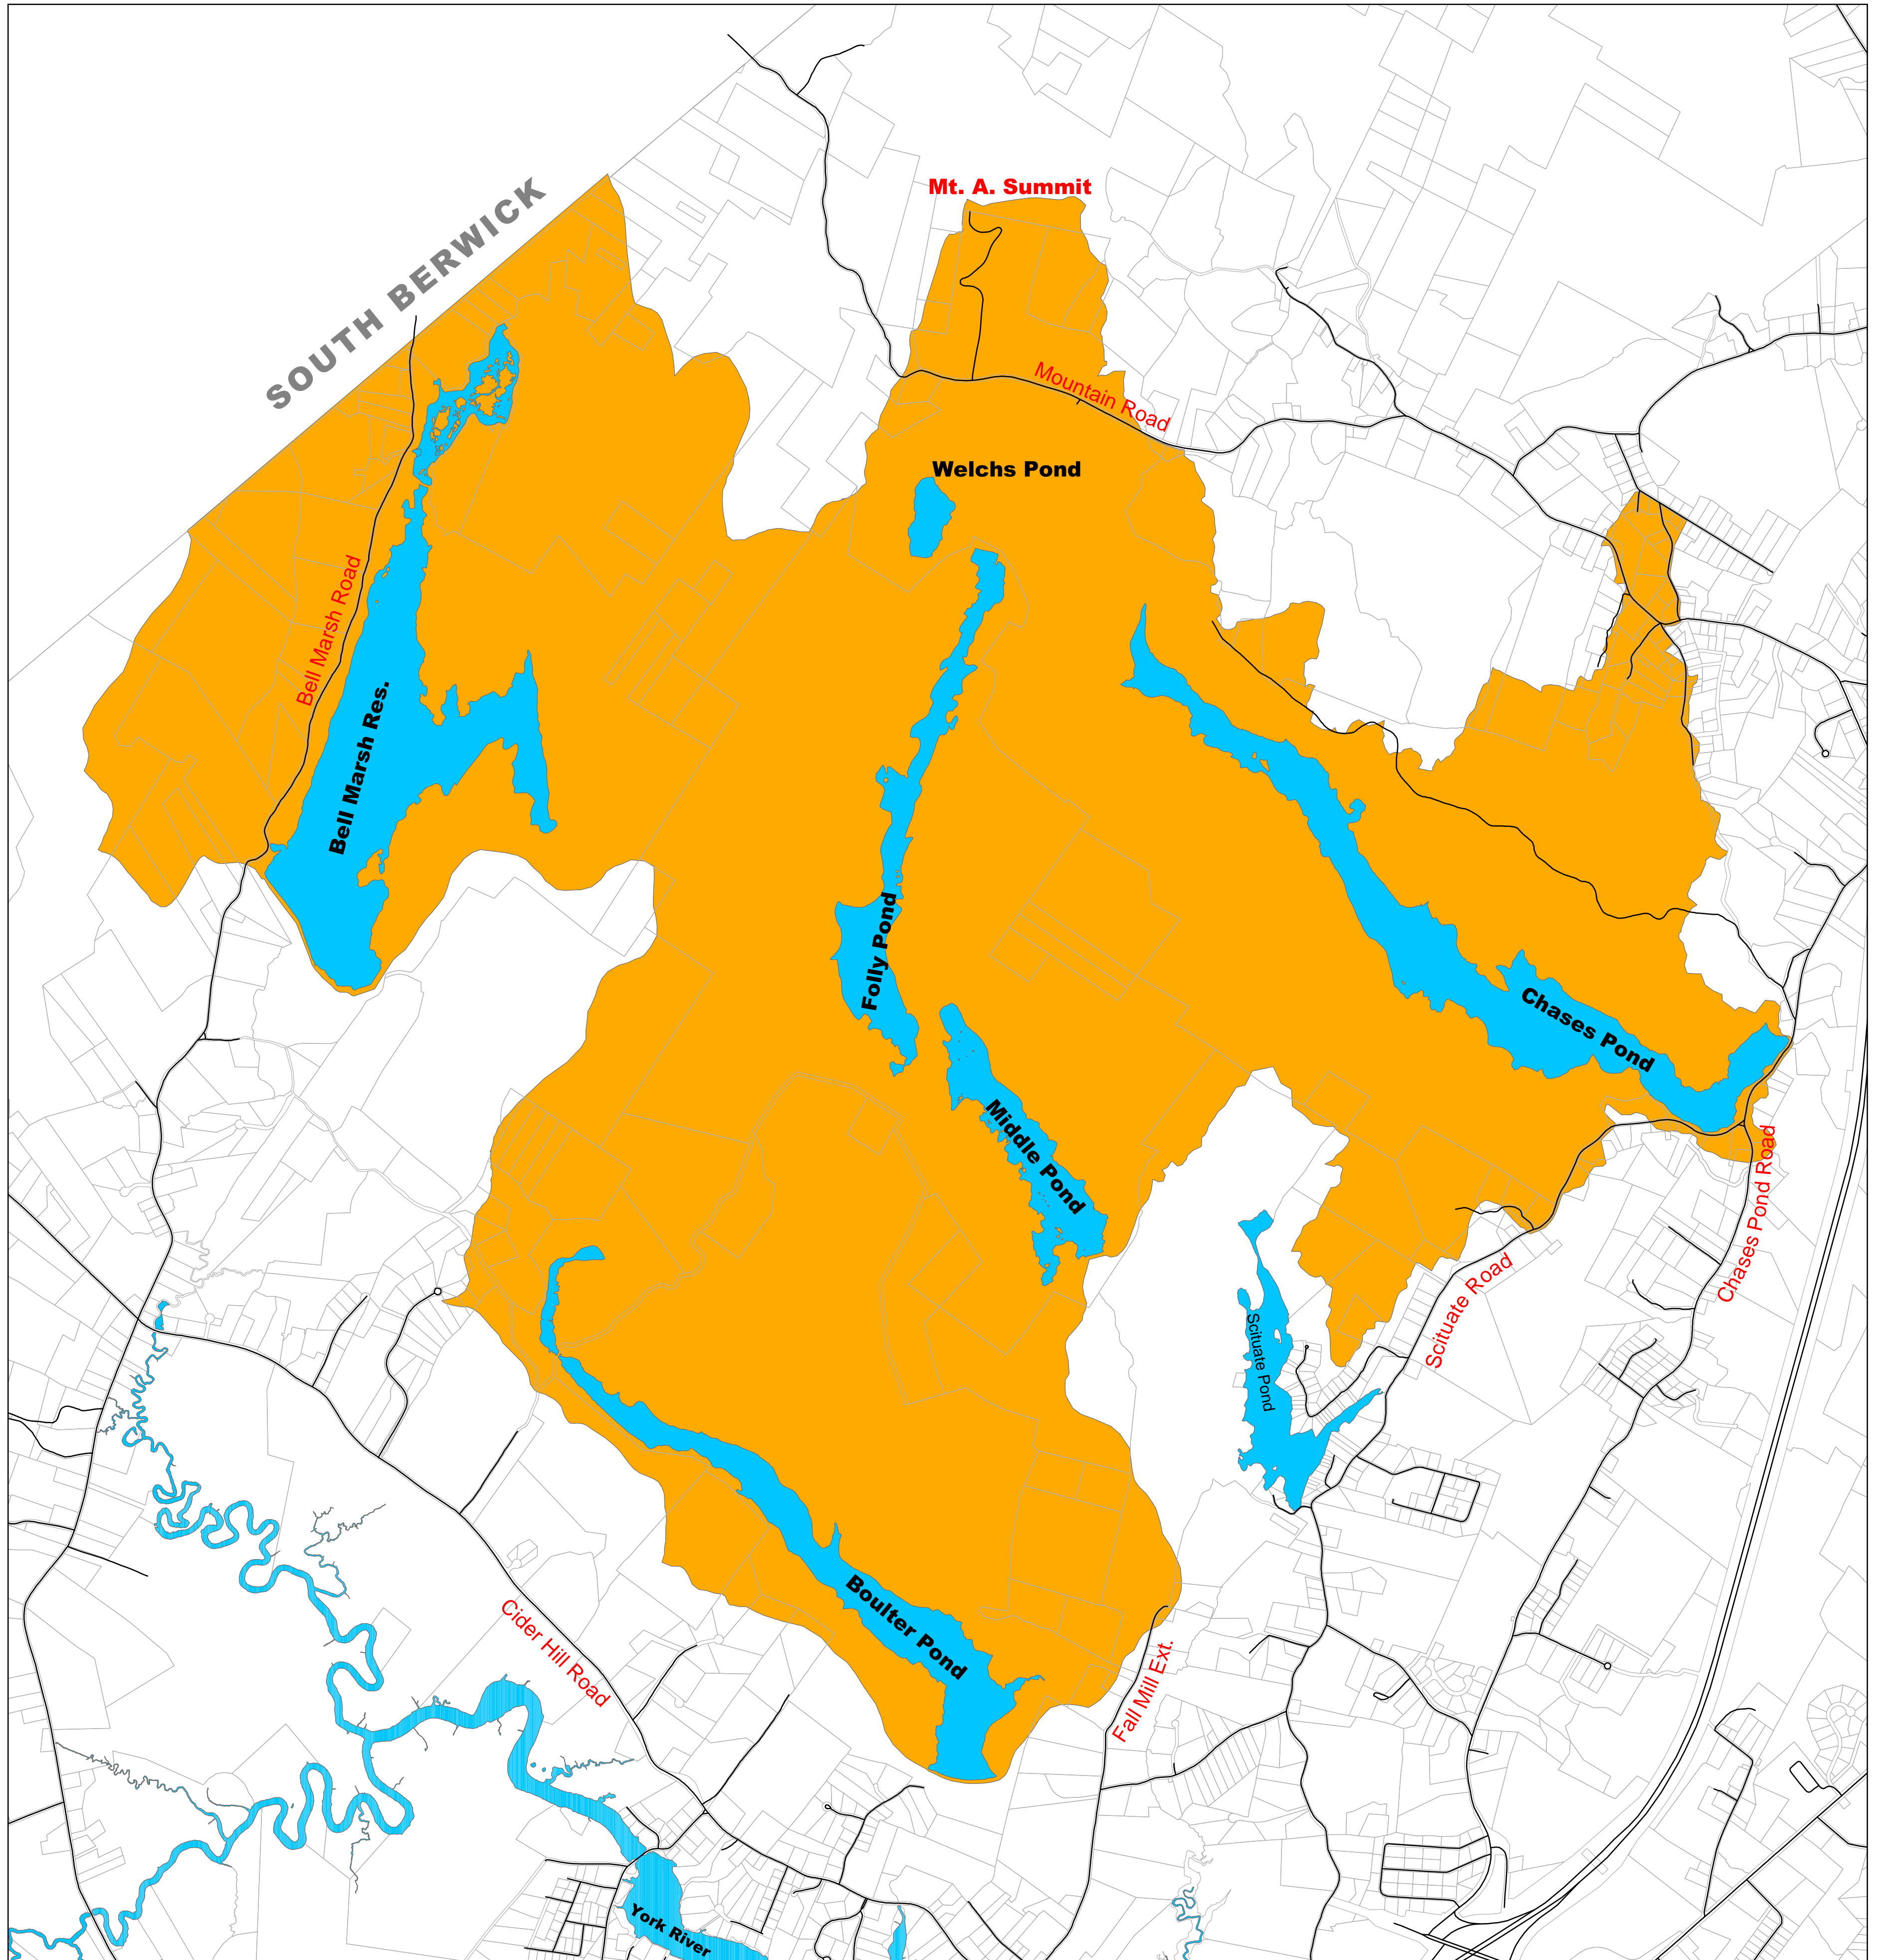

York Zoning Ordinance: Watershed Protection Overlay District

Legend

-  Parcel Boundaries
-  Watershed Protection Overlay District (rev. 5/5/2004)

Planning Department
York, Maine

Map Prepared: May 5, 2004