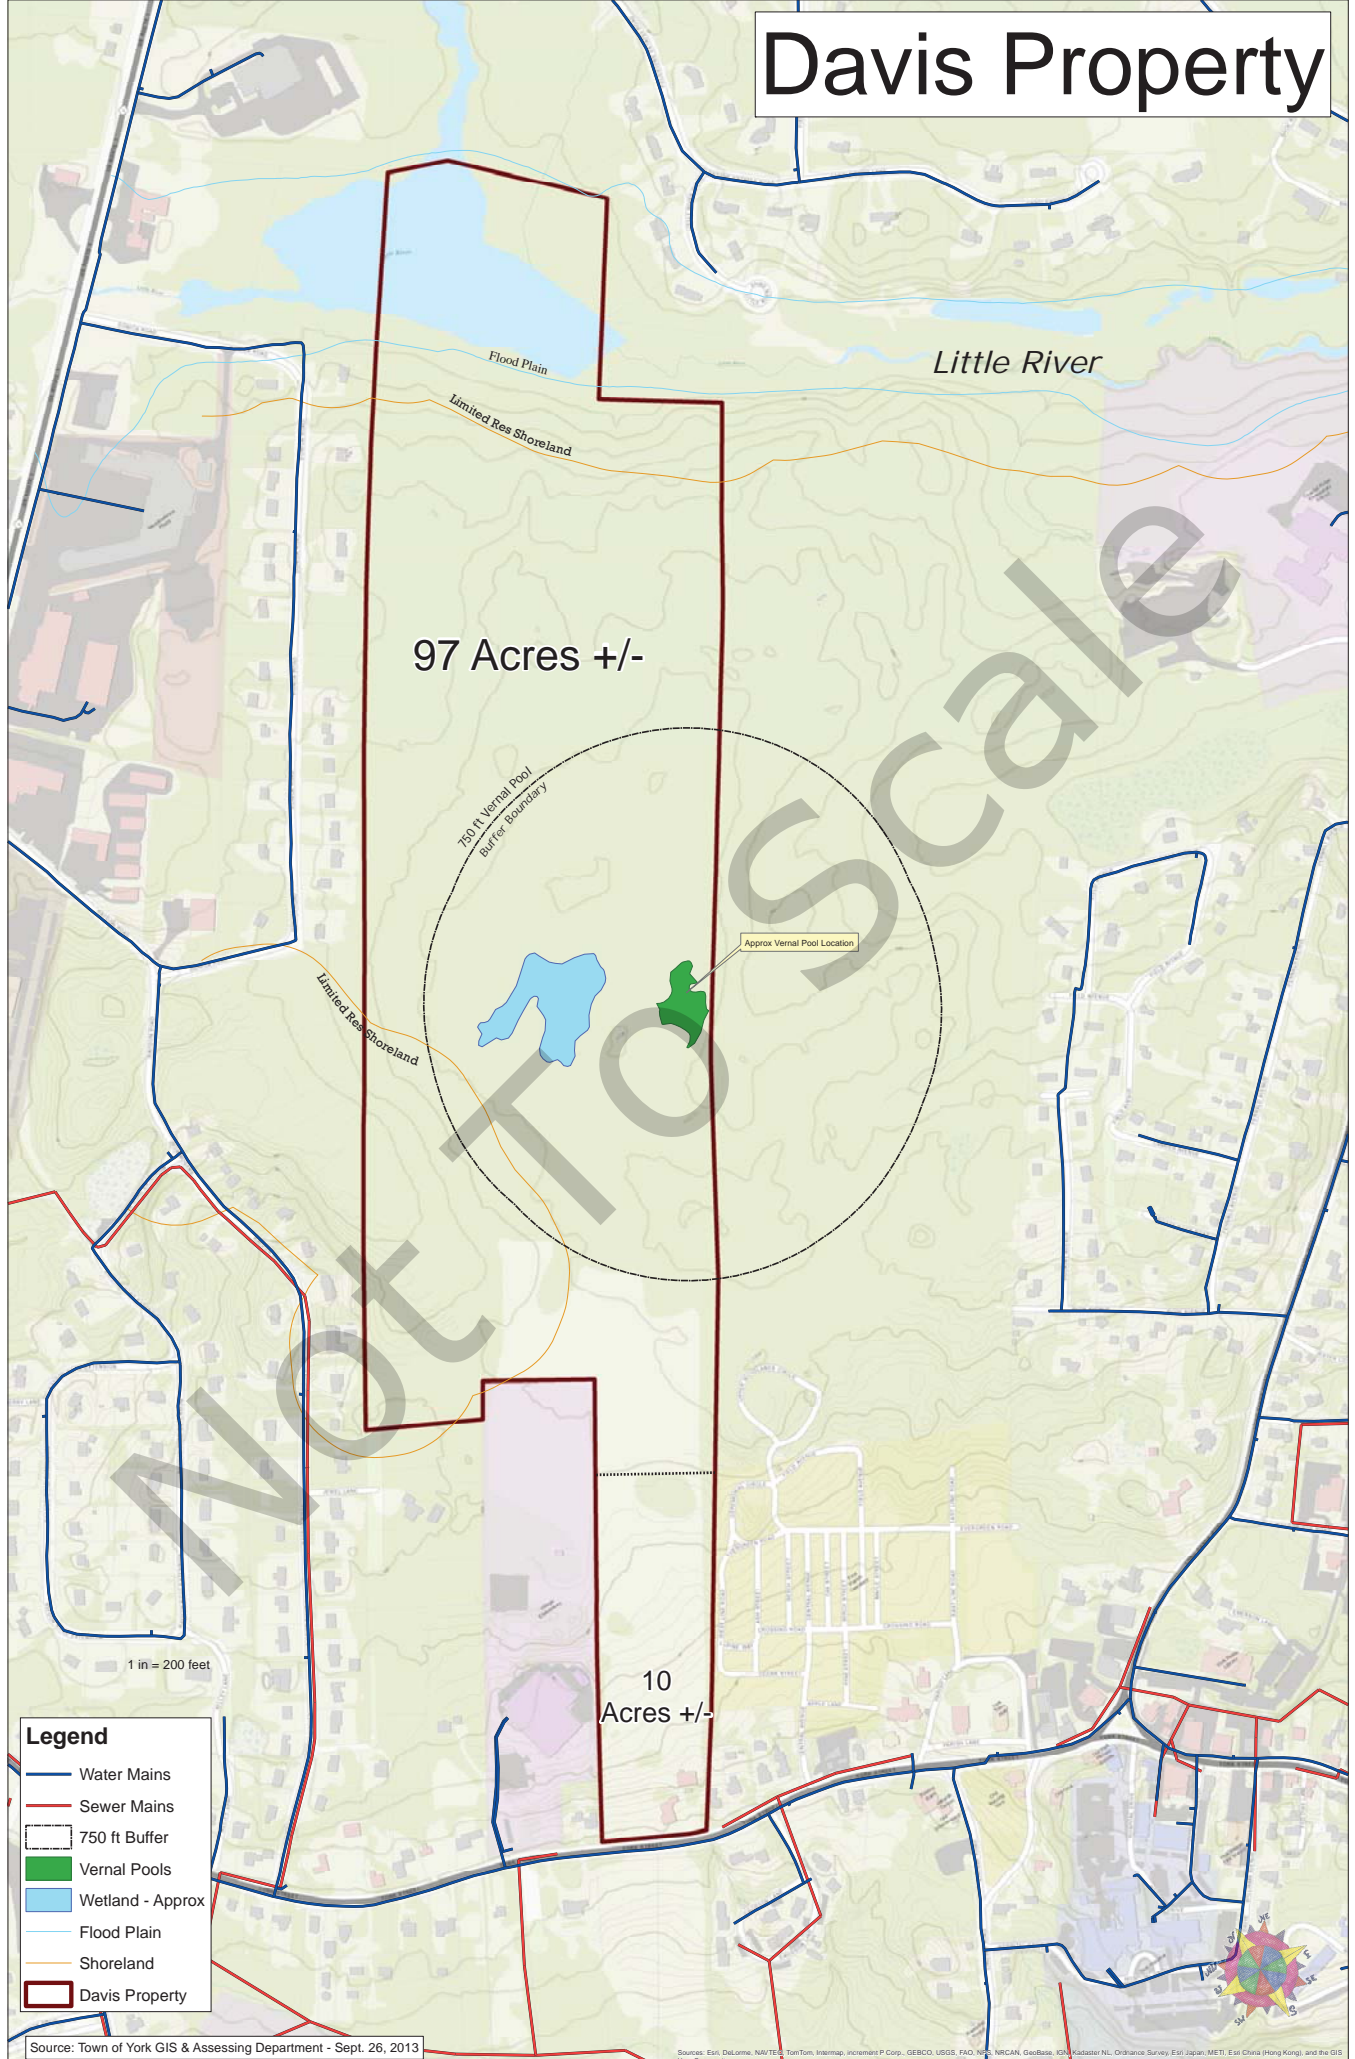

# Davis Property

97 Acres +/-

10 Acres +/-

- Legend**
- Water Mains
  - Sewer Mains
  - 750 ft Buffer
  - Vernal Pools
  - Wetland - Approx
  - Flood Plain
  - Shoreland
  - Davis Property