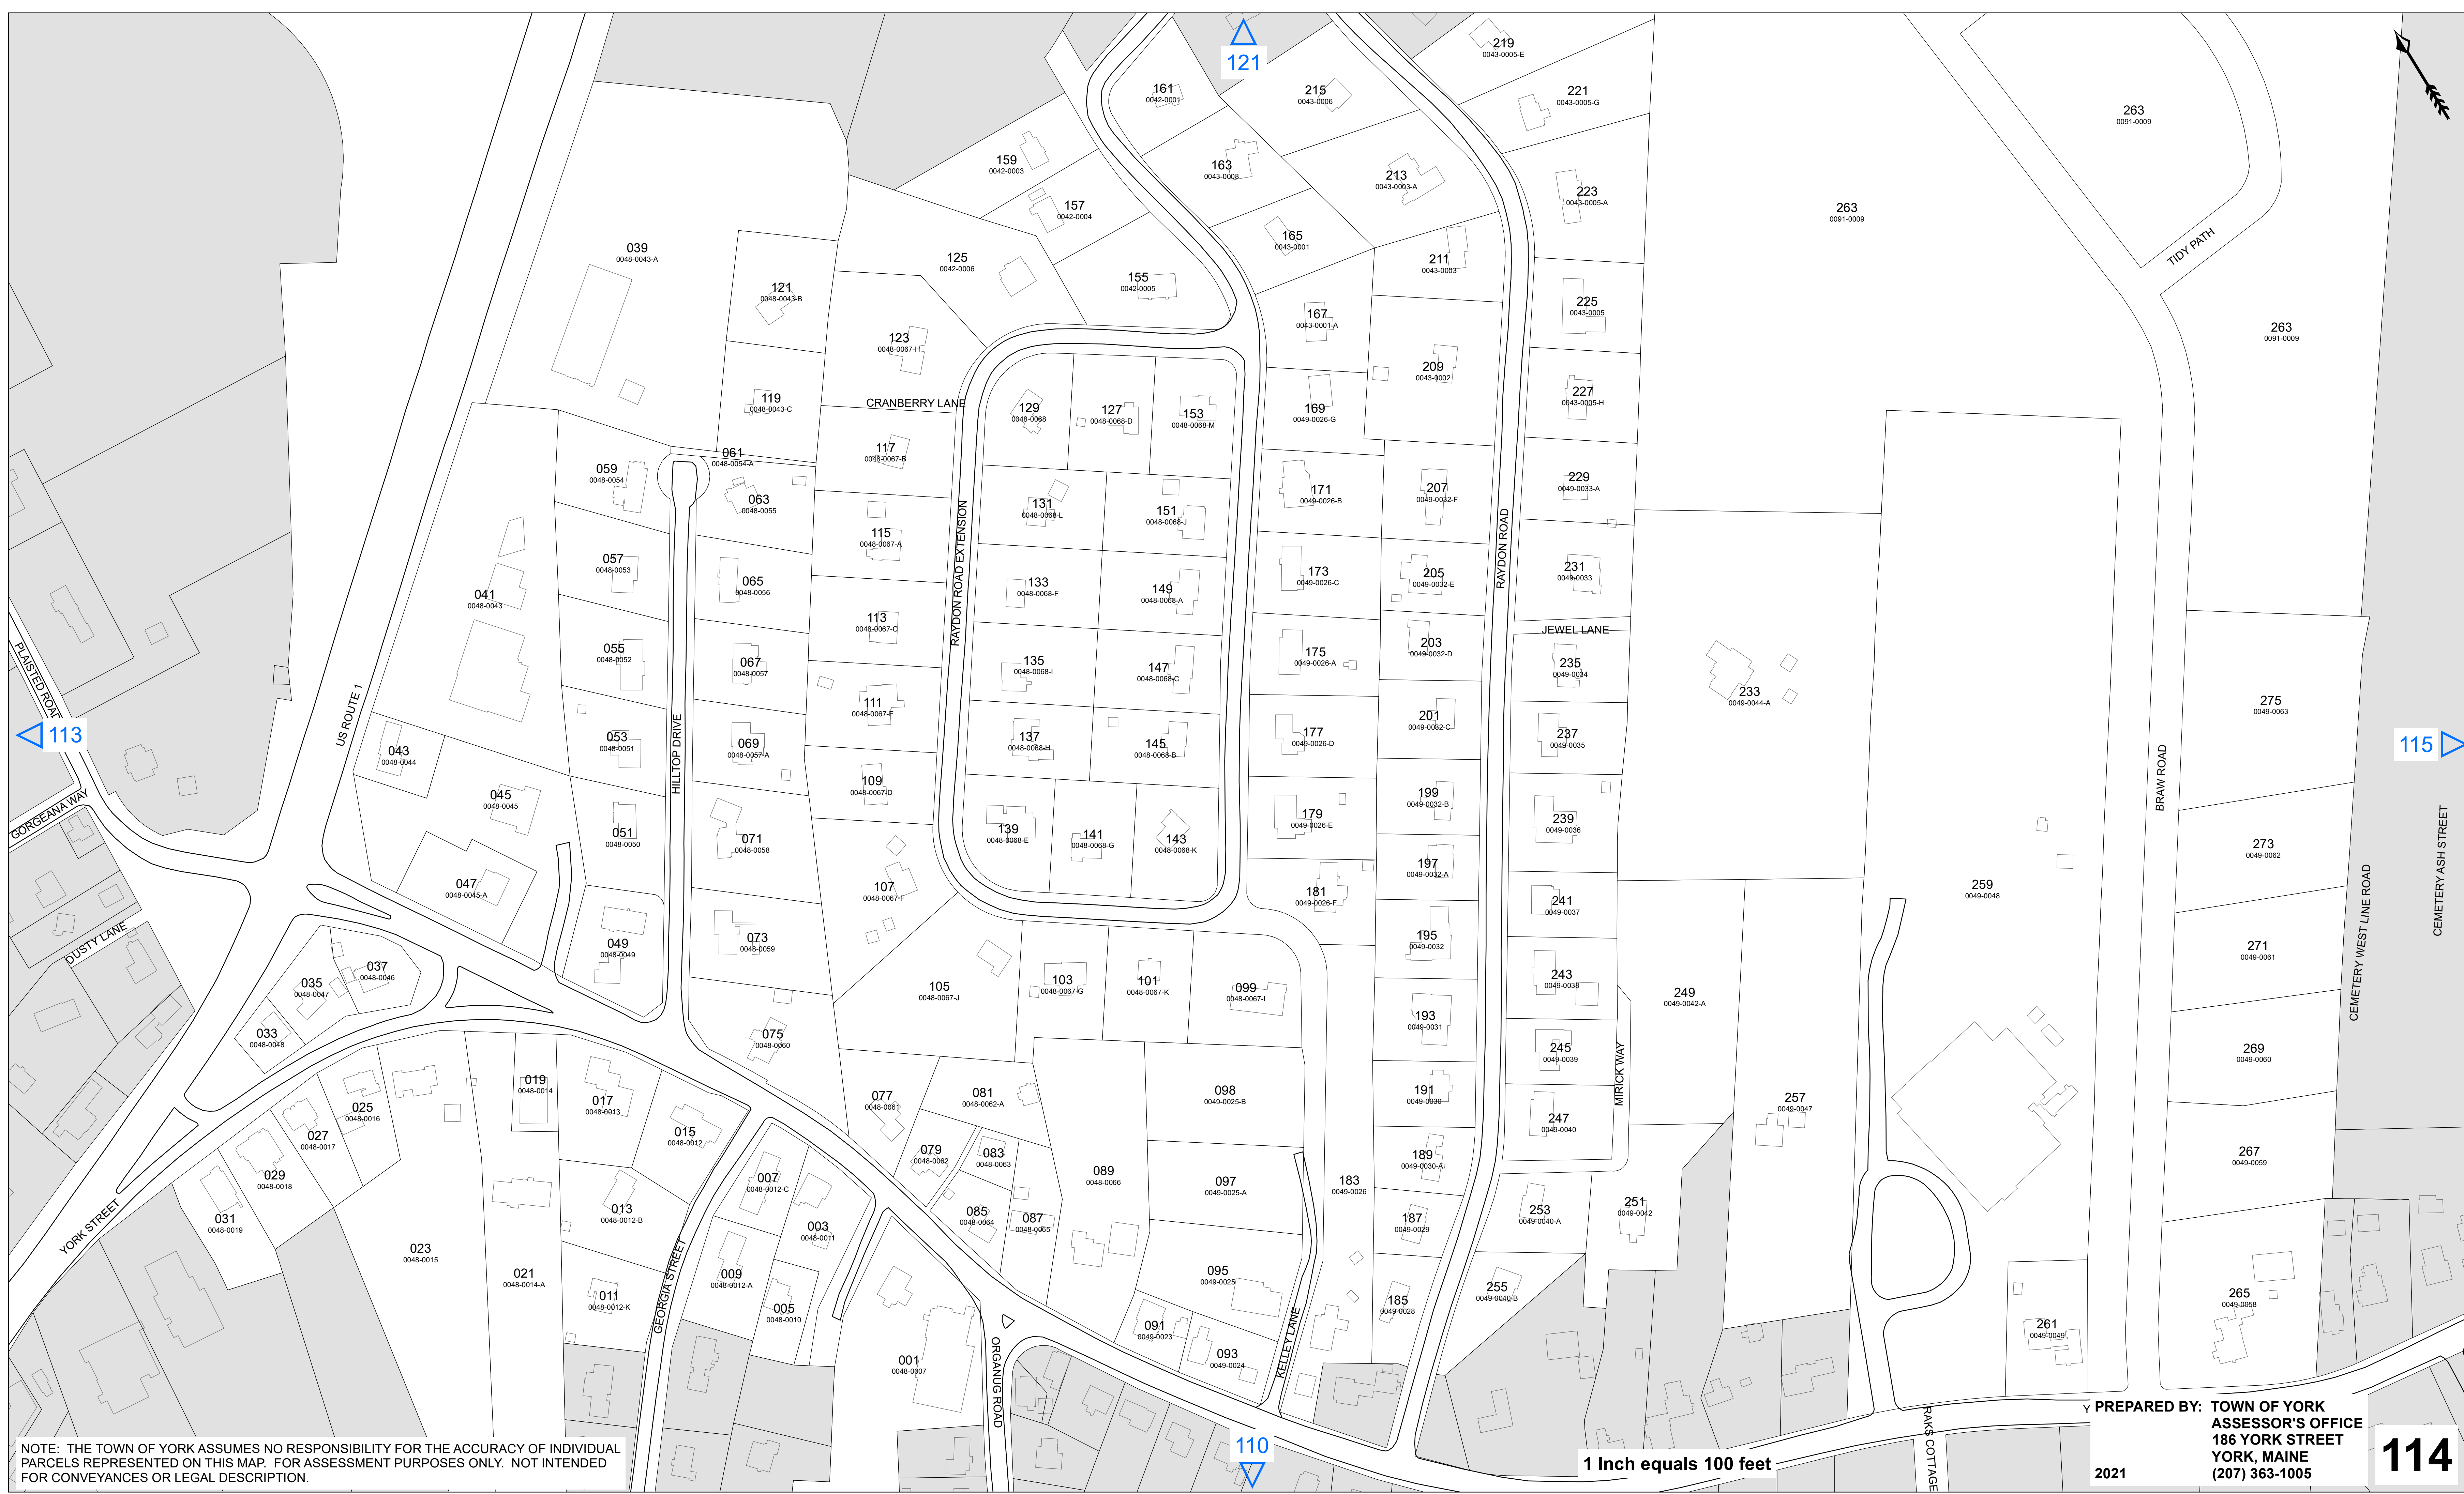

NOTE: THE TOWN OF YORK ASSUMES NO RESPONSIBILITY FOR THE ACCURACY OF INDIVIDUAL PARCELS REPRESENTED ON THIS MAP. FOR ASSESSMENT PURPOSES ONLY. NOT INTENDED FOR CONVEYANCES OR LEGAL DESCRIPTION.

PREPARED BY: TOWN OF YORK
ASSESSOR'S OFFICE
186 YORK STREET
YORK, MAINE
(207) 363-1005

1 Inch equals 100 feet

2021

114

121

113

115

110