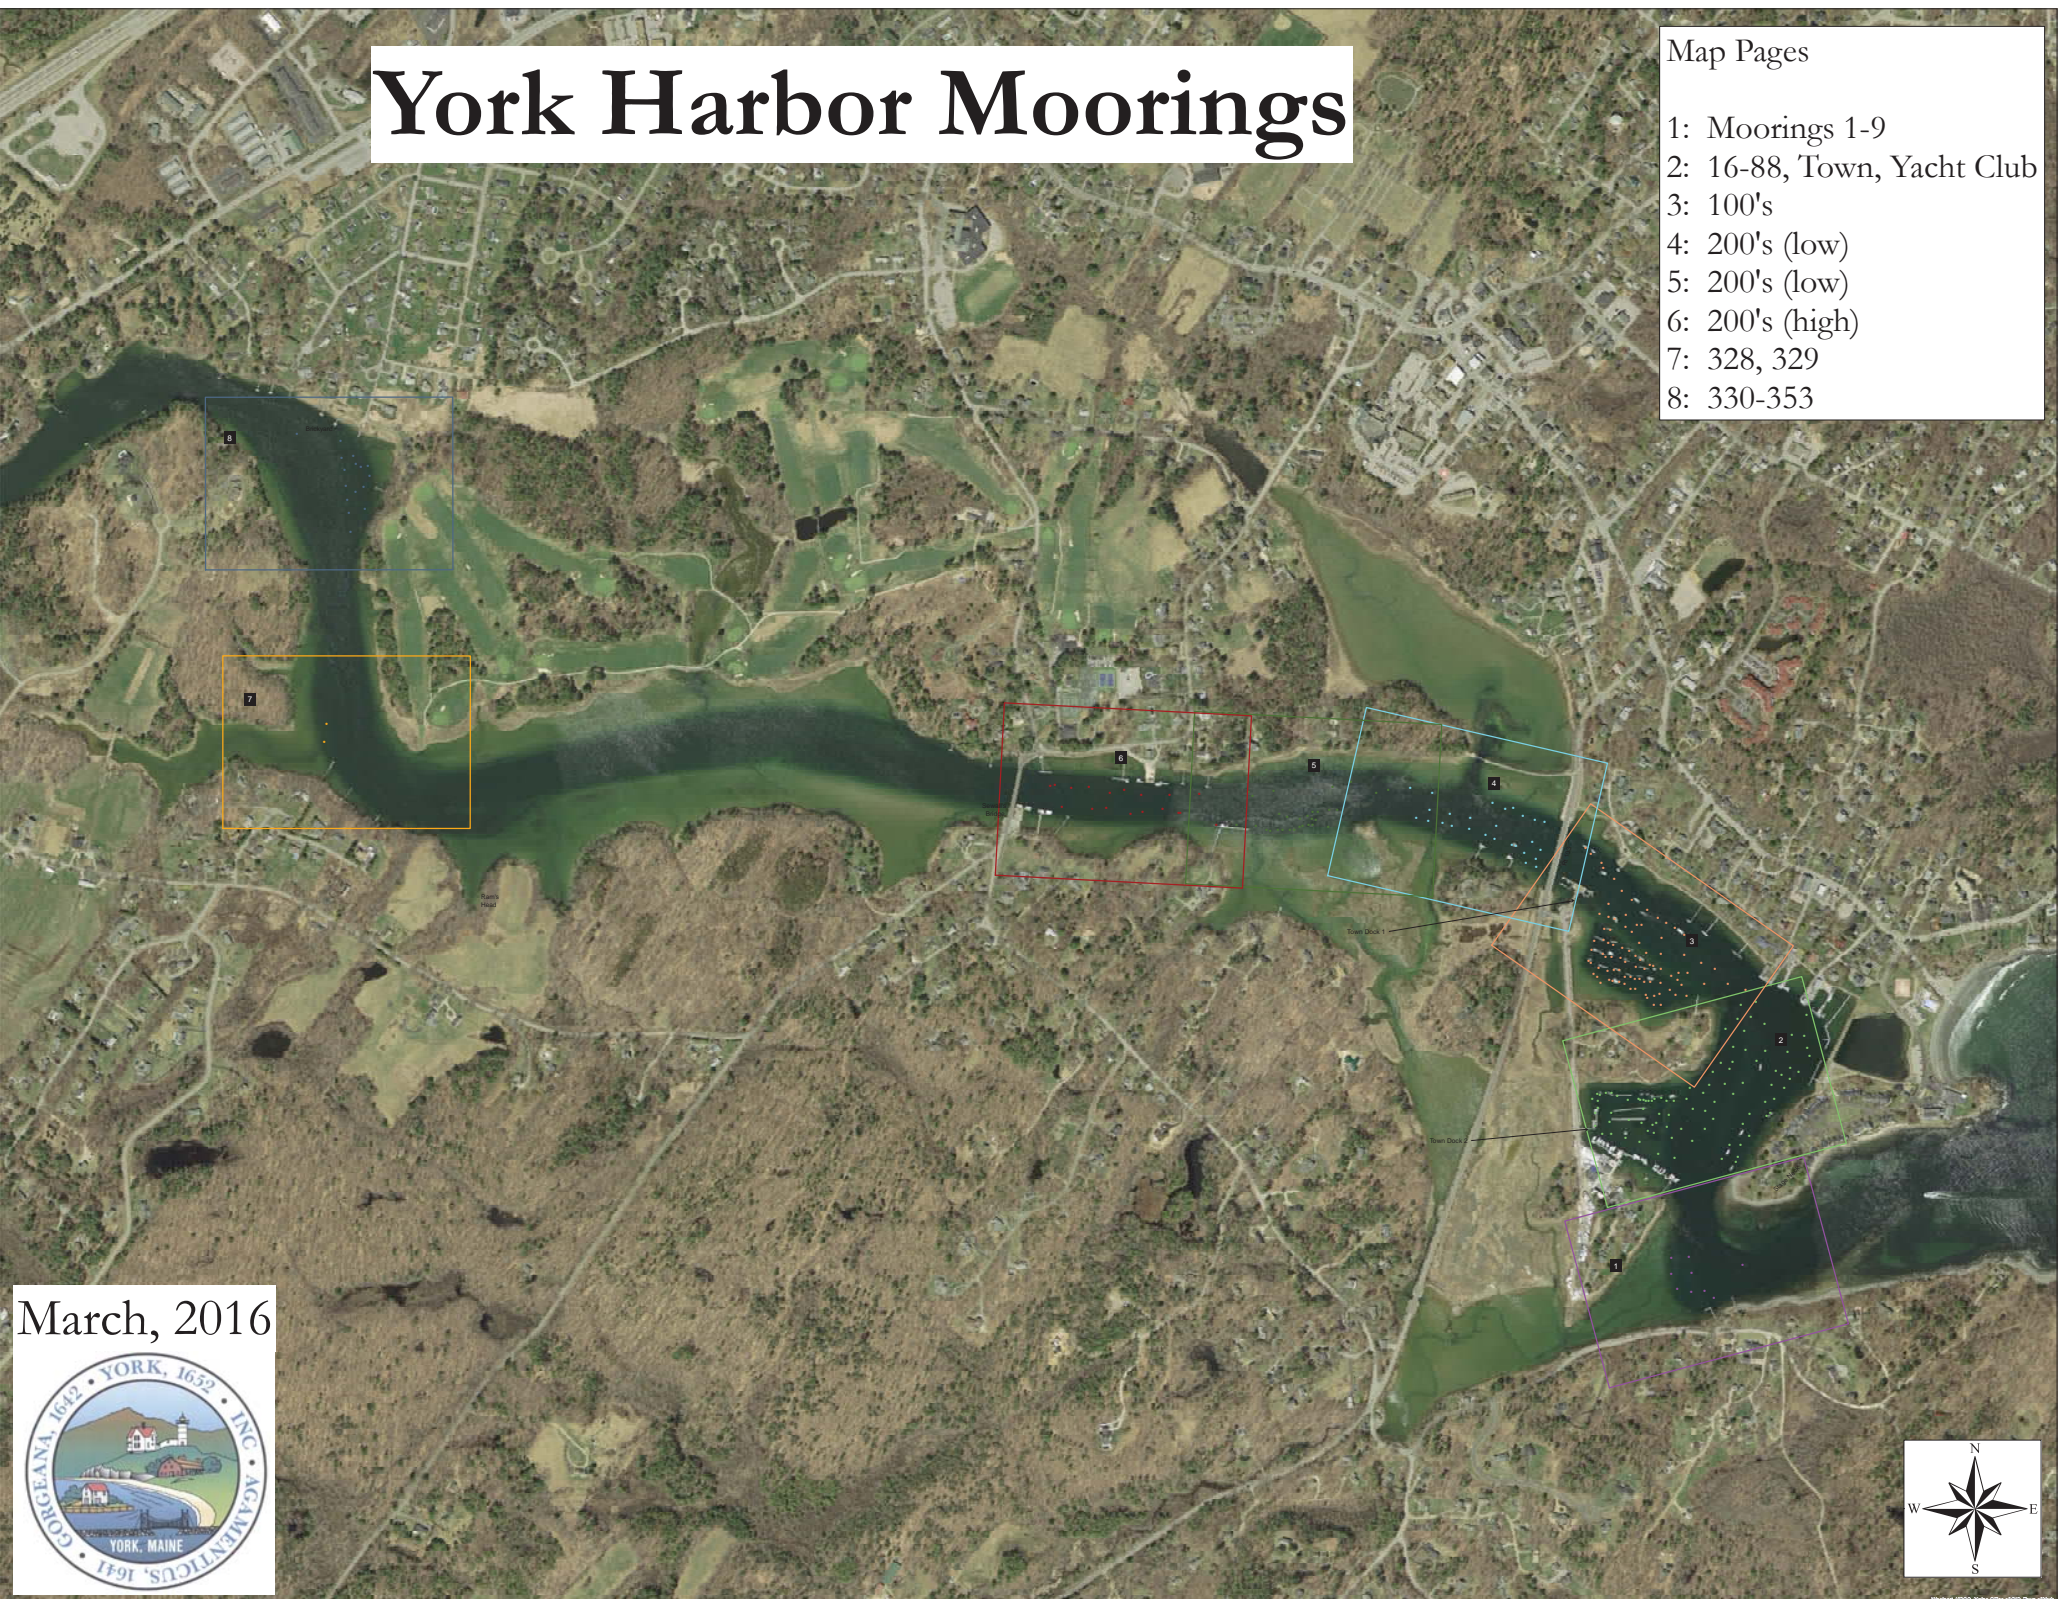

York Harbor Moorings

Map Pages

- 1: Moorings 1-9
- 2: 16-88, Town, Yacht Club
- 3: 100's
- 4: 200's (low)
- 5: 200's (low)
- 6: 200's (high)
- 7: 328, 329
- 8: 330-353

March, 2016